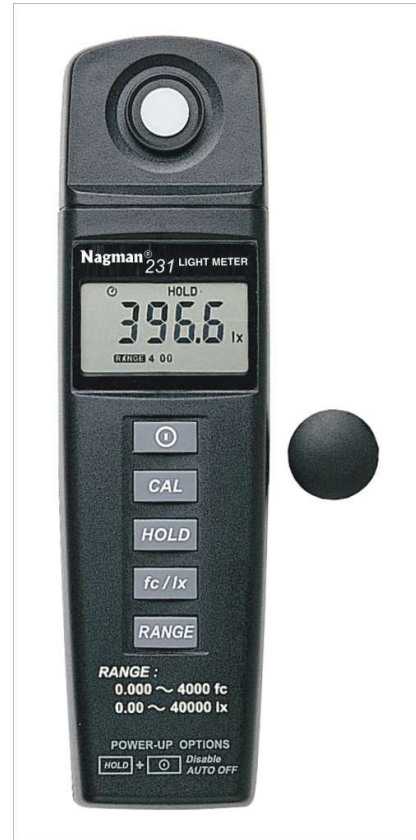

LIGHT METER

231

Features:

- 3¾ Digits Display
- Auto Ranging
- Automatic Power Off
- Fc / lx Function Selectable
- Hold Function
- Range Display
- Automatic Zero when Power On

Specifications:

Light Range	0.000 ~ 4000 fc ; 0.00 ~ 40000 lx
Resolution	0.01~10 lx; 0.001~1 fc
Accuracy	±3% Rdg., ±5 digits
Sample Rate	2 times/sec
Auto Power Off	30 minutes
Battery	9V battery
Dimensions	196 x 54 x 34 mm
Weight	Approx.180 g

Standard Delivery :

- Basic Instrument with Battery
- Carrying Case
- Traceable Calibration Certificate
- Instruction Manual

Optional :

- Calibration Certificates are issued in Accordance with our Scope as granted by NABL per ISO/IEC 17025:2017 Standards